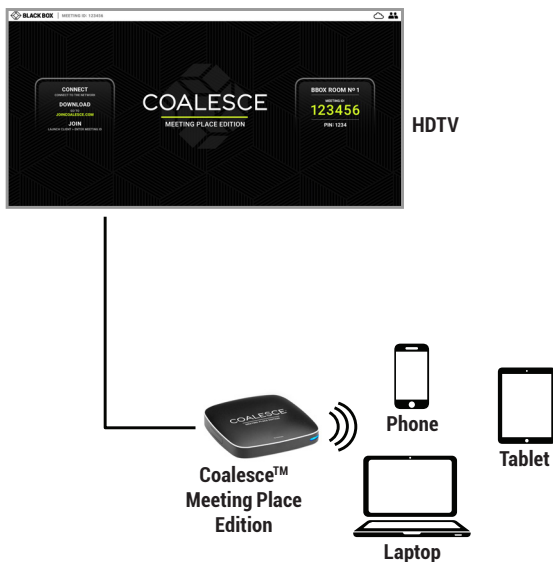

WHEN YOU NEED THE WHOLE GROUP TO GET INVOLVED

TRUE COLLABORATION THROUGH WIRELESS PRESENTATION

Enable multiple users – whether in the room or remote – to connect and share content seamlessly and professionally from their own device with Coalesce™ Meeting Place Edition. It combines wireless display, video conferencing and screen sharing technologies to encourage true business collaboration and make every meeting or huddle space more productive and effective. Allow up to four users to simultaneously connect and share from anywhere in the world.

TOUCH INTERACTIVITY AND REMOTE CONTROL

Touch screen interactivity and remote reach-through enable users to control their laptop from the main touch screen display.

WHITEBOARDING

Enable users to sketch ideas, annotate and brainstorm on screen, and share it all with their team.

SAFE AND SECURE DUAL-NETWORK MODE

Connect wirelessly, over a wired network or both at the same time without sacrificing network security. Data is protected with 2048-bit asymmetric encryption.

HUDDLE-SPACE CONFIGURATION